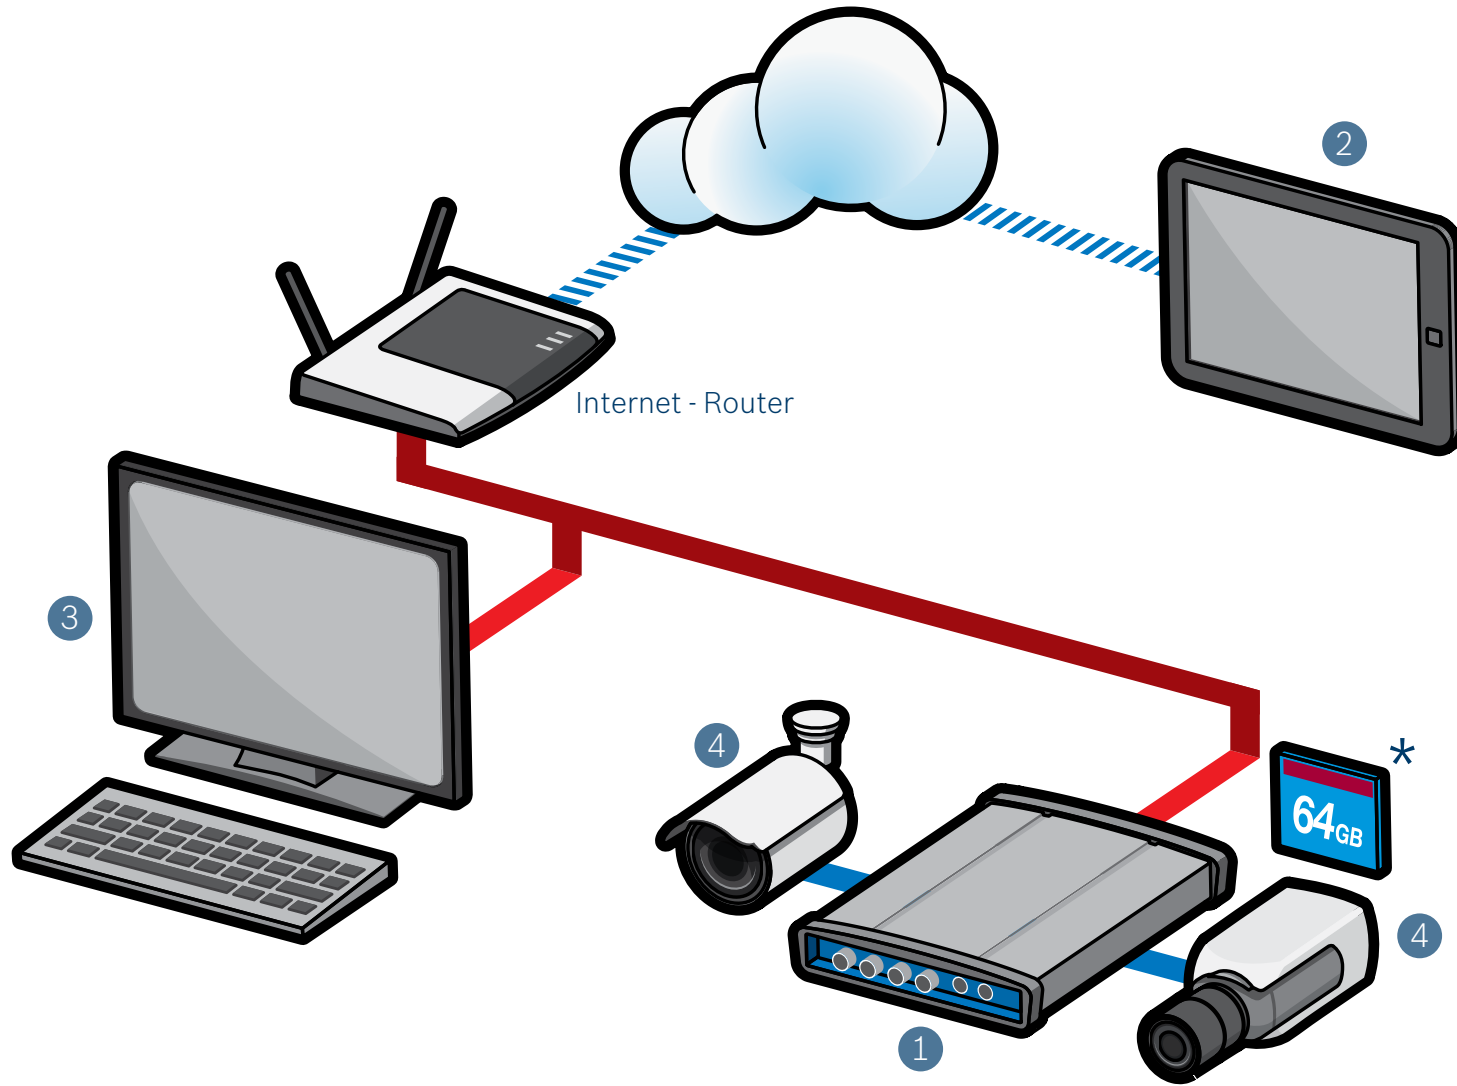

Small Cloud Ready DVR

Product Code	Product Description
1 Transcoding	
VJT-X20XF-E	VIDEOJET X20XF-E, 2 channel encoder. CF card slot for local recording
VJT-X40XF-E	VIDEOJET X40XF-E, 4 channel encoder. CF card slot for local recording
2 Remote Client	
FREE	Bosch Video Security App for iPad
3 Local Client	
FREE	Bosch Video Client (BVC) free for up 16 channels, max 128 channels
4 Works with any analog camera, recommended choices from Bosch:	
Box Cameras	
VBC-255-11	VBC-255/51 1/3" 540TVL PAL HV
VBC-265-12	VBC-265/51 1/3" 540TVL PAL HV
Mini-Dome Cameras Indoor	
VDC-275-10	Dome, indoor, vari, color, 12VDC/24VAC, PAL
VDN-276-10	Dome, indoor, vari, D/N, 12VDC/24VAC, PAL
Mini-Dome Cameras Outdoor	
VDC-240V03-1	Dome, outdoor, color, HR, PAL, 12VDC/24VAC
VDN-240V03-1	Dome, outdoor, DN, HR, PAL, 12VDC/24VAC
Bullet Cameras	
VTC-204F03-3	Mini-Bullet, color, NR, 3.6MM, PAL, 12VDC
VTC-206F03-3	Mini-Bullet, color, HR, 3.6MM, PAL, 12VDC
Integrated IR cameras	
VTI-214F04-3	WZ14 4MM D/N NR PAL 12VDC
VTI-216V04-1	WZ16 3.8-9.5 D/N HR PAL 12VDC/24VAC
PTZ Cameras	

Small Cloud Ready DVR

* Sold seperately